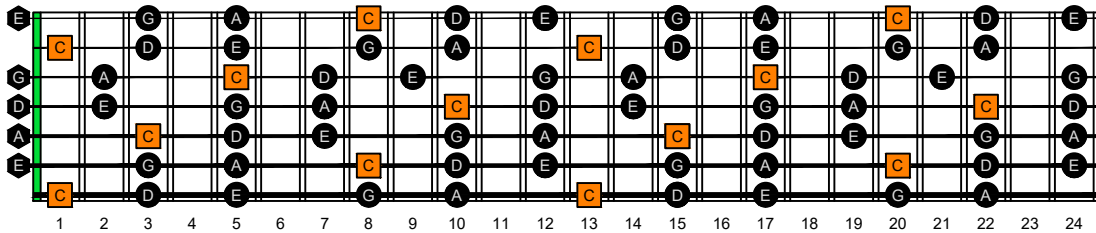

BAGED octaves (7-string guitar : Low B - BEADGBE) **C natural** - FINGERBOARD OCTAVE SHAPES

BAGED octaves (7-string guitar : Low B - BEADGBE) **C pentatonic major scale** - ENTIRE FINGERBOARD NOTE NAMES

BAGED octaves (7-string guitar : Low B - BEADGBE) **C pentatonic major scale** NOTE NAMES - **7B5B2:5A3** box shape (3-1-3-1-3-1-3 sweep pattern)

BAGED octaves (7-string guitar : Low B - BEADGBE) **C pentatonic major scale** NOTE NAMES - **5A3:6G3G1** box shape (3-1-3-1-3-1-3 sweep pattern)

BAGED octaves (7-string guitar : Low B - BEADGBE) **C pentatonic major scale** NOTE NAMES - **6G3G1:6E4E1** box shape (3-1-3-1-3-1-3 sweep pattern)

BAGED octaves (7-string guitar : Low B - BEADGBE) **C pentatonic major scale** NOTE NAMES - **6E4E1:7D4D2** box shape (3-1-3-1-3-1-3 sweep pattern)

BAGED octaves (7-string guitar : Low B - BEADGBE) **C pentatonic major scale** NOTE NAMES - **7D4D2:7B5B2** box shape (3-1-3-1-3-1-3 sweep pattern)

BAGED octaves (7-string guitar : Low B - BEADGBE) **C pentatonic major scale** NOTE NAMES - **7B5B2:5A3** box shape at 12 (3-1-3-1-3-1-3 sweep pattern)