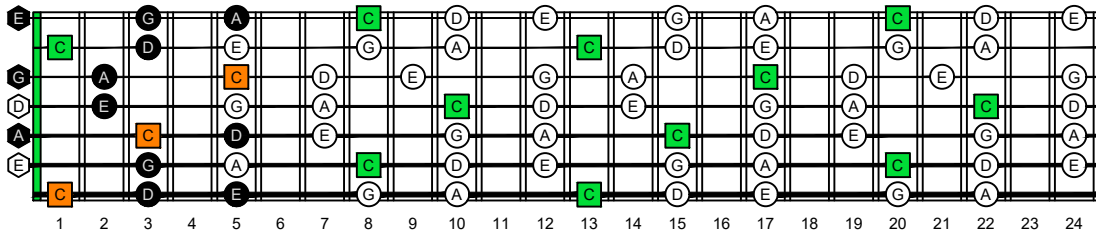

BAGED octaves (7-string guitar : Low B - BEADGBE) **C natural** - FINGERBOARD OCTAVE SHAPES

BAGED octaves (7-string guitar : Low B - BEADGBE) **C pentatonic major scale** - ENTIRE FINGERBOARD NOTE NAMES

BAGED octaves (7-string guitar : Low B - BEADGBE) **C pentatonic major scale** NOTE NAMES - **7B5B2:5A3** box shape (3-1-3-1-3-1-3 sweep pattern)

BAGED octaves (7-string guitar : Low B - BEADGBE) **C pentatonic major scale** NOTE NAMES - **5A3:6G3G1** box shape (3-1-3-1-3-1-3 sweep pattern)

BAGED octaves (7-string guitar : Low B - BEADGBE) **C pentatonic major scale** NOTE NAMES - **6G3G1:6E4E1** box shape (3-1-3-1-3-1-3 sweep pattern)

BAGED octaves (7-string guitar : Low B - BEADGBE) **C pentatonic major scale** NOTE NAMES - **6E4E1:7D4D2** box shape (3-1-3-1-3-1-3 sweep pattern)

BAGED octaves (7-string guitar : Low B - BEADGBE) **C pentatonic major scale** NOTE NAMES - **7D4D2:7B5B2** box shape (3-1-3-1-3-1-3 sweep pattern)

BAGED octaves (7-string guitar : Low B - BEADGBE) **C pentatonic major scale** NOTE NAMES - **7B5B2:5A3** box shape at 12 (3-1-3-1-3-1-3 sweep pattern)