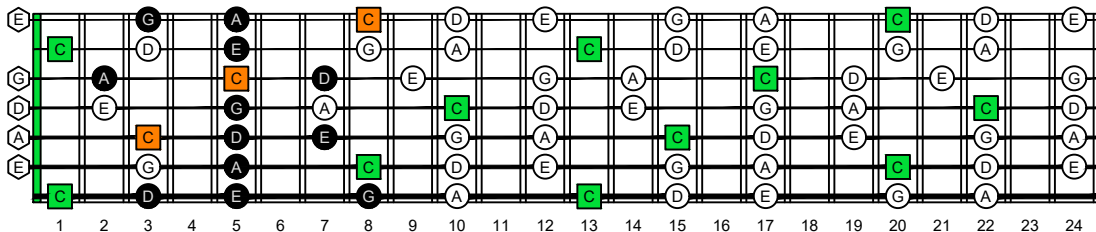

BAGED octaves (7-string guitar : Low B - BEADGBE) **C natural** - FINGERBOARD OCTAVE SHAPES

BAGED octaves (7-string guitar : Low B - BEADGBE) **C pentatonic major scale** - ENTIRE FINGERBOARD NOTE NAMES

BAGED octaves (7-string guitar : Low B - BEADGBE) **C pentatonic major scale** NOTE NAMES - **7B5B2:5A3** box shape (3-1-3-1-3-1-3 sweep pattern)

BAGED octaves (7-string guitar : Low B - BEADGBE) **C pentatonic major scale** NOTE NAMES - **5A3:6G3G1** box shape (3-1-3-1-3-1-3 sweep pattern)

BAGED octaves (7-string guitar : Low B - BEADGBE) **C pentatonic major scale** NOTE NAMES - **6G3G1:6E4E1** box shape (3-1-3-1-3-1-3 sweep pattern)

BAGED octaves (7-string guitar : Low B - BEADGBE) **C pentatonic major scale** NOTE NAMES - **6E4E1:7D4D2** box shape (3-1-3-1-3-1-3 sweep pattern)

BAGED octaves (7-string guitar : Low B - BEADGBE) **C pentatonic major scale** NOTE NAMES - **7D4D2:7B5B2** box shape (3-1-3-1-3-1-3 sweep pattern)

BAGED octaves (7-string guitar : Low B - BEADGBE) **C pentatonic major scale** NOTE NAMES - **7B5B2:5A3** box shape at 12 (3-1-3-1-3-1-3 sweep pattern)