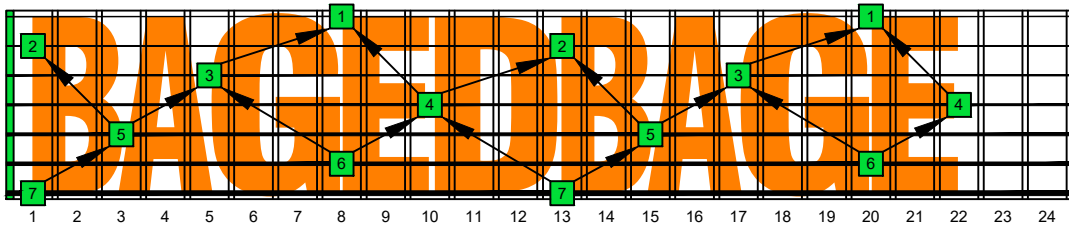

BAGED octaves (7-string guitar : Low B - BEADGBE) **C natural** - FINGERBOARD OCTAVE SHAPES

BAGED octaves (7-string guitar : Low B - BEADGBE) **C pentatonic major scale** - ENTIRE FINGERBOARD NOTE NAMES

BAGED octaves (7-string guitar : Low B - BEADGBE) **C pentatonic major scale** NOTE NAMES - **7B5B2:5A3** box shape (3-1-3-1-3-1-3 sweep pattern)

BAGED octaves (7-string guitar : Low B - BEADGBE) **C pentatonic major scale** NOTE NAMES - **5A3:6G3G1** box shape (3-1-3-1-3-1-3 sweep pattern)

BAGED octaves (7-string guitar : Low B - BEADGBE) **C pentatonic major scale** NOTE NAMES - **6G3G1:6E4E1** box shape (3-1-3-1-3-1-3 sweep pattern)

BAGED octaves (7-string guitar : Low B - BEADGBE) **C pentatonic major scale** NOTE NAMES - **6E4E1:7D4D2** box shape (3-1-3-1-3-1-3 sweep pattern)

BAGED octaves (7-string guitar : Low B - BEADGBE) **C pentatonic major scale** NOTE NAMES - **7D4D2:7B5B2** box shape (3-1-3-1-3-1-3 sweep pattern)

BAGED octaves (7-string guitar : Low B - BEADGBE) **C pentatonic major scale** NOTE NAMES - **7B5B2:5A3** box shape at 12 (3-1-3-1-3-1-3 sweep pattern)