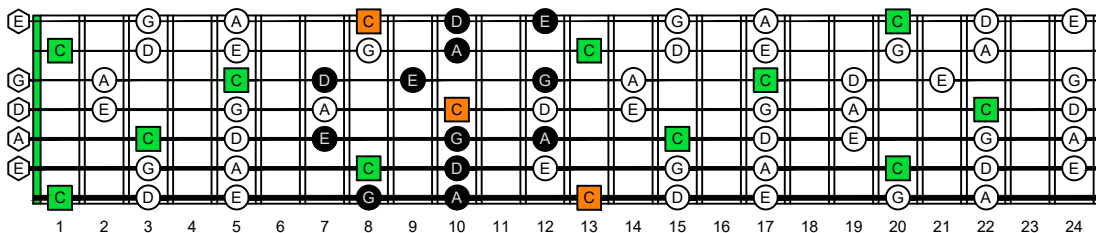

BAGED octaves (7-string guitar : Low B - BEADGBE) **C natural** - FINGERBOARD OCTAVE SHAPES

BAGED octaves (7-string guitar : Low B - BEADGBE) **C pentatonic major scale** - ENTIRE FINGERBOARD NOTE NAMES

BAGED octaves (7-string guitar : Low B - BEADGBE) **C pentatonic major scale** NOTE NAMES - **7B5B2:5A3** box shape (3-1-3-1-3-1-3 sweep pattern)

BAGED octaves (7-string guitar : Low B - BEADGBE) **C pentatonic major scale** NOTE NAMES - **5A3:6G3G1** box shape (3-1-3-1-3-1-3 sweep pattern)

BAGED octaves (7-string guitar : Low B - BEADGBE) **C pentatonic major scale** NOTE NAMES - **6G3G1:6E4E1** box shape (3-1-3-1-3-1-3 sweep pattern)

BAGED octaves (7-string guitar : Low B - BEADGBE) **C pentatonic major scale** NOTE NAMES - **6E4E1:7D4D2** box shape (3-1-3-1-3-1-3 sweep pattern)

BAGED octaves (7-string guitar : Low B - BEADGBE) **C pentatonic major scale** NOTE NAMES - **7D4D2:7B5B2** box shape (3-1-3-1-3-1-3 sweep pattern)

BAGED octaves (7-string guitar : Low B - BEADGBE) **C pentatonic major scale** NOTE NAMES - **7B5B2:5A3** box shape at 12 (3-1-3-1-3-1-3 sweep pattern)