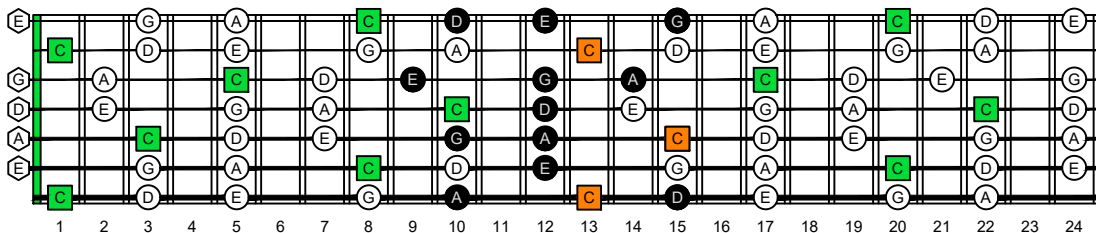

BAGED octaves (7-string guitar : Low B - BEADGBE) **C natural** - FINGERBOARD OCTAVE SHAPES

BAGED octaves (7-string guitar : Low B - BEADGBE) **C pentatonic major scale** - ENTIRE FINGERBOARD NOTE NAMES

BAGED octaves (7-string guitar : Low B - BEADGBE) **C pentatonic major scale** NOTE NAMES - **7B5B2:5A3** box shape (3-1-3-1-3-1-3 sweep pattern)

BAGED octaves (7-string guitar : Low B - BEADGBE) **C pentatonic major scale** NOTE NAMES - **5A3:6G3G1** box shape (3-1-3-1-3-1-3 sweep pattern)

BAGED octaves (7-string guitar : Low B - BEADGBE) **C pentatonic major scale** NOTE NAMES - **6G3G1:6E4E1** box shape (3-1-3-1-3-1-3 sweep pattern)

BAGED octaves (7-string guitar : Low B - BEADGBE) **C pentatonic major scale** NOTE NAMES - **6E4E1:7D4D2** box shape (3-1-3-1-3-1-3 sweep pattern)

BAGED octaves (7-string guitar : Low B - BEADGBE) **C pentatonic major scale** NOTE NAMES - **7D4D2:7B5B2** box shape (3-1-3-1-3-1-3 sweep pattern)

BAGED octaves (7-string guitar : Low B - BEADGBE) **C pentatonic major scale** NOTE NAMES - **7B5B2:5A3** box shape at 12 (3-1-3-1-3-1-3 sweep pattern)