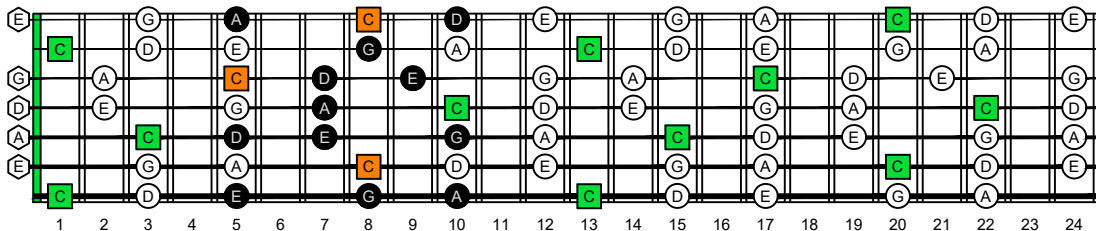

BAGED octaves (7-string guitar : Low B - BEADGBE) **C natural** - FINGERBOARD OCTAVE SHAPES

BAGED octaves (7-string guitar : Low B - BEADGBE) **C pentatonic major scale** - ENTIRE FINGERBOARD NOTE NAMES

BAGED octaves (7-string guitar : Low B - BEADGBE) **C pentatonic major scale** NOTE NAMES - **7B5B2:5A3** box shape (3-1-3-1-3-1-3 sweep pattern)

BAGED octaves (7-string guitar : Low B - BEADGBE) **C pentatonic major scale** NOTE NAMES - **5A3:6G3G1** box shape (3-1-3-1-3-1-3 sweep pattern)

BAGED octaves (7-string guitar : Low B - BEADGBE) **C pentatonic major scale** NOTE NAMES - **6G3G1:6E4E1** box shape (3-1-3-1-3-1-3 sweep pattern)

BAGED octaves (7-string guitar : Low B - BEADGBE) **C pentatonic major scale** NOTE NAMES - **6E4E1:7D4D2** box shape (3-1-3-1-3-1-3 sweep pattern)

BAGED octaves (7-string guitar : Low B - BEADGBE) **C pentatonic major scale** NOTE NAMES - **7D4D2:7B5B2** box shape (3-1-3-1-3-1-3 sweep pattern)

BAGED octaves (7-string guitar : Low B - BEADGBE) **C pentatonic major scale** NOTE NAMES - **7B5B2:5A3** box shape at 12 (3-1-3-1-3-1-3 sweep pattern)